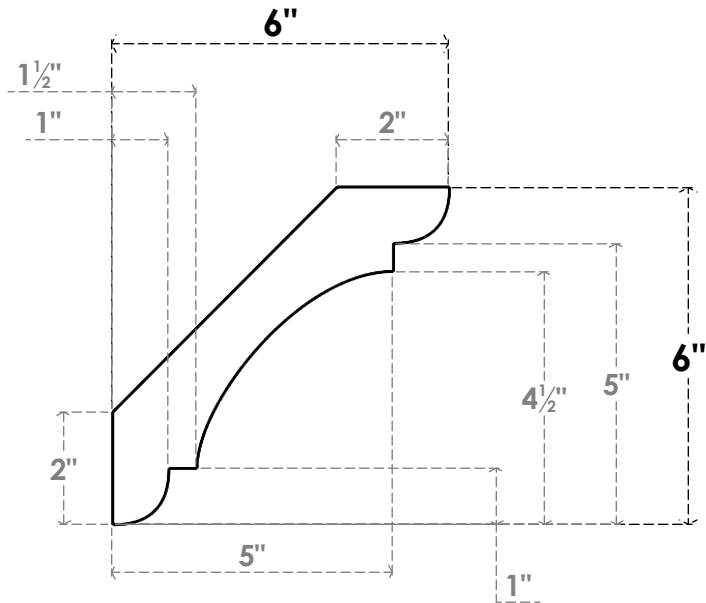

ITEM NUMBER: BRCPC060X06000X06000OLY

6"W X 6"D X 6"H OLYMPIC ARCHITECTURAL GRADE PVC CLOSED KNEE BRACE

SIDE PROFILE

FRONT PROFILE

ISOMETRIC

EKENA MILLWORK
2300 WEST MAIN ST.
CLARKSVILLE, TX 75426
TOLL FREE: 866-607-0453
WWW.EKENAMILLWORK.COM