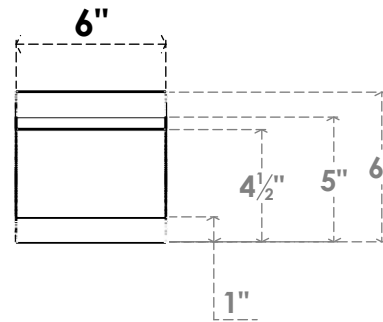

ITEM NUMBER: BRCPC060X06000X06000OLY

6"W X 6"D X 6"H OLYMPIC ARCHITECTURAL GRADE PVC CLOSED KNEE BRACE

SIDE PROFILE

FRONT PROFILE

ISOMETRIC

EKENA MILLWORK
2300 WEST MAIN ST.
CLARKSVILLE, TX 75426
TOLL FREE: 866-607-0453
WWW.EKENAMILLWORK.COM